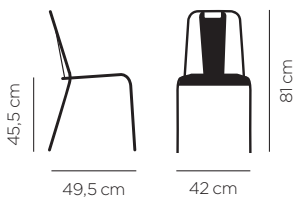

W N

UNLIMITED FINISHES

PAGE

VINTAGE

VINTAGE

Silla apilable / Cadira apilable / Stackable chair / Chaise empilable

Ref. 3000

Asiento acero
Seient d' acer
Steel seat
Assise acier